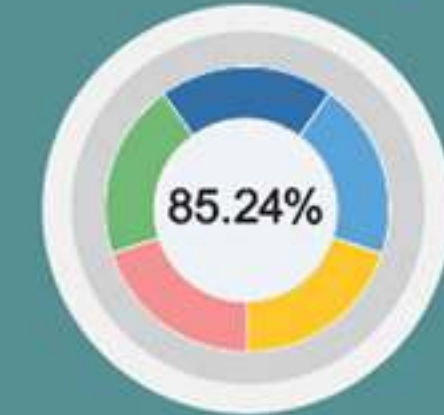

Call Analytics